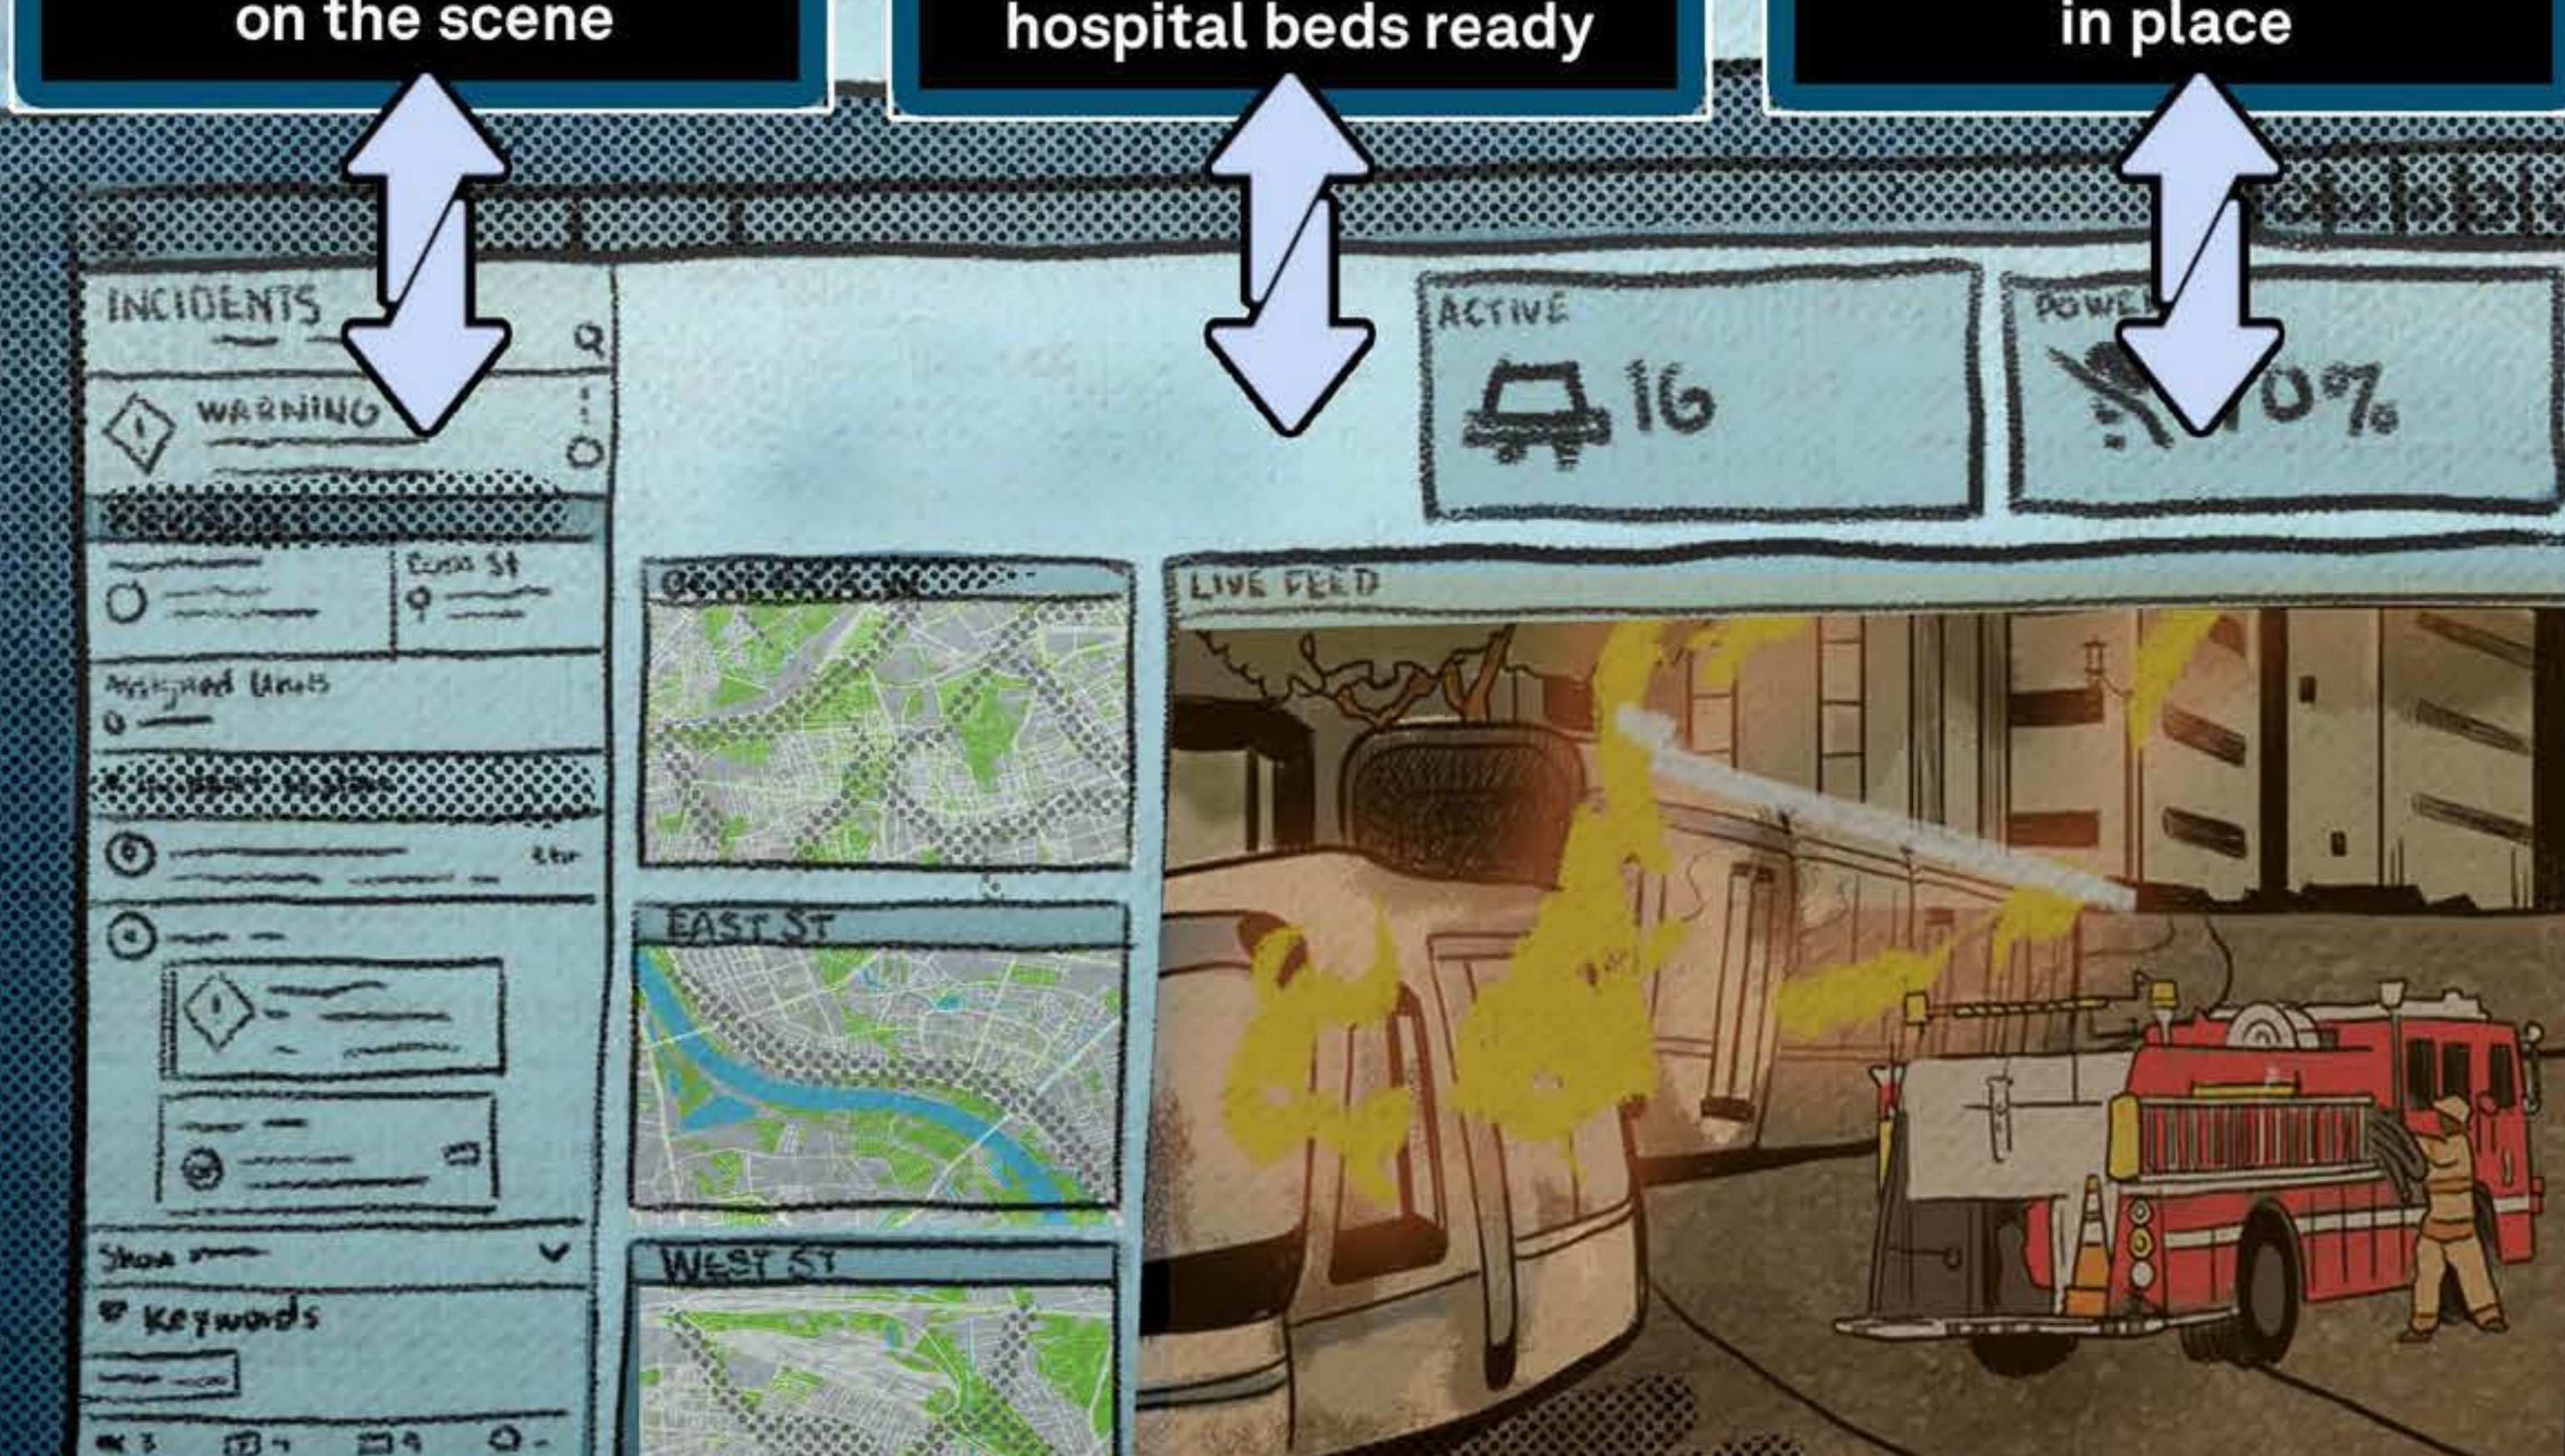

In the U.S., a train derails or collides with an object every **hour and a half**.\*

What if that were **your train, your route...**

**...your city?**

We have a train derailment at Generica West Rail.

\* U.S. Department of Transportation

Multiple calls are coming in about a derailment.

We've got fire and EMS en route to Generica West Rail.

Active fire and entrapment. Multiple injuries.

We need traffic diverted from 2nd and 3rd Avenue.

I see the collaboration channel has six agencies active.

The collaboration channel connects city agencies and helps coordinate actions.

Emergency services on the scene

Red Cross deployed, hospital beds ready

Traffic blockade in place

Emergency declaration

City announcements

Utilities working to restore power

Real-time updates result in wider shared awareness.

Bringing everyone together helps cities resolve critical situations faster.

Unexpected events can't be predicted... but you can be **ready**.