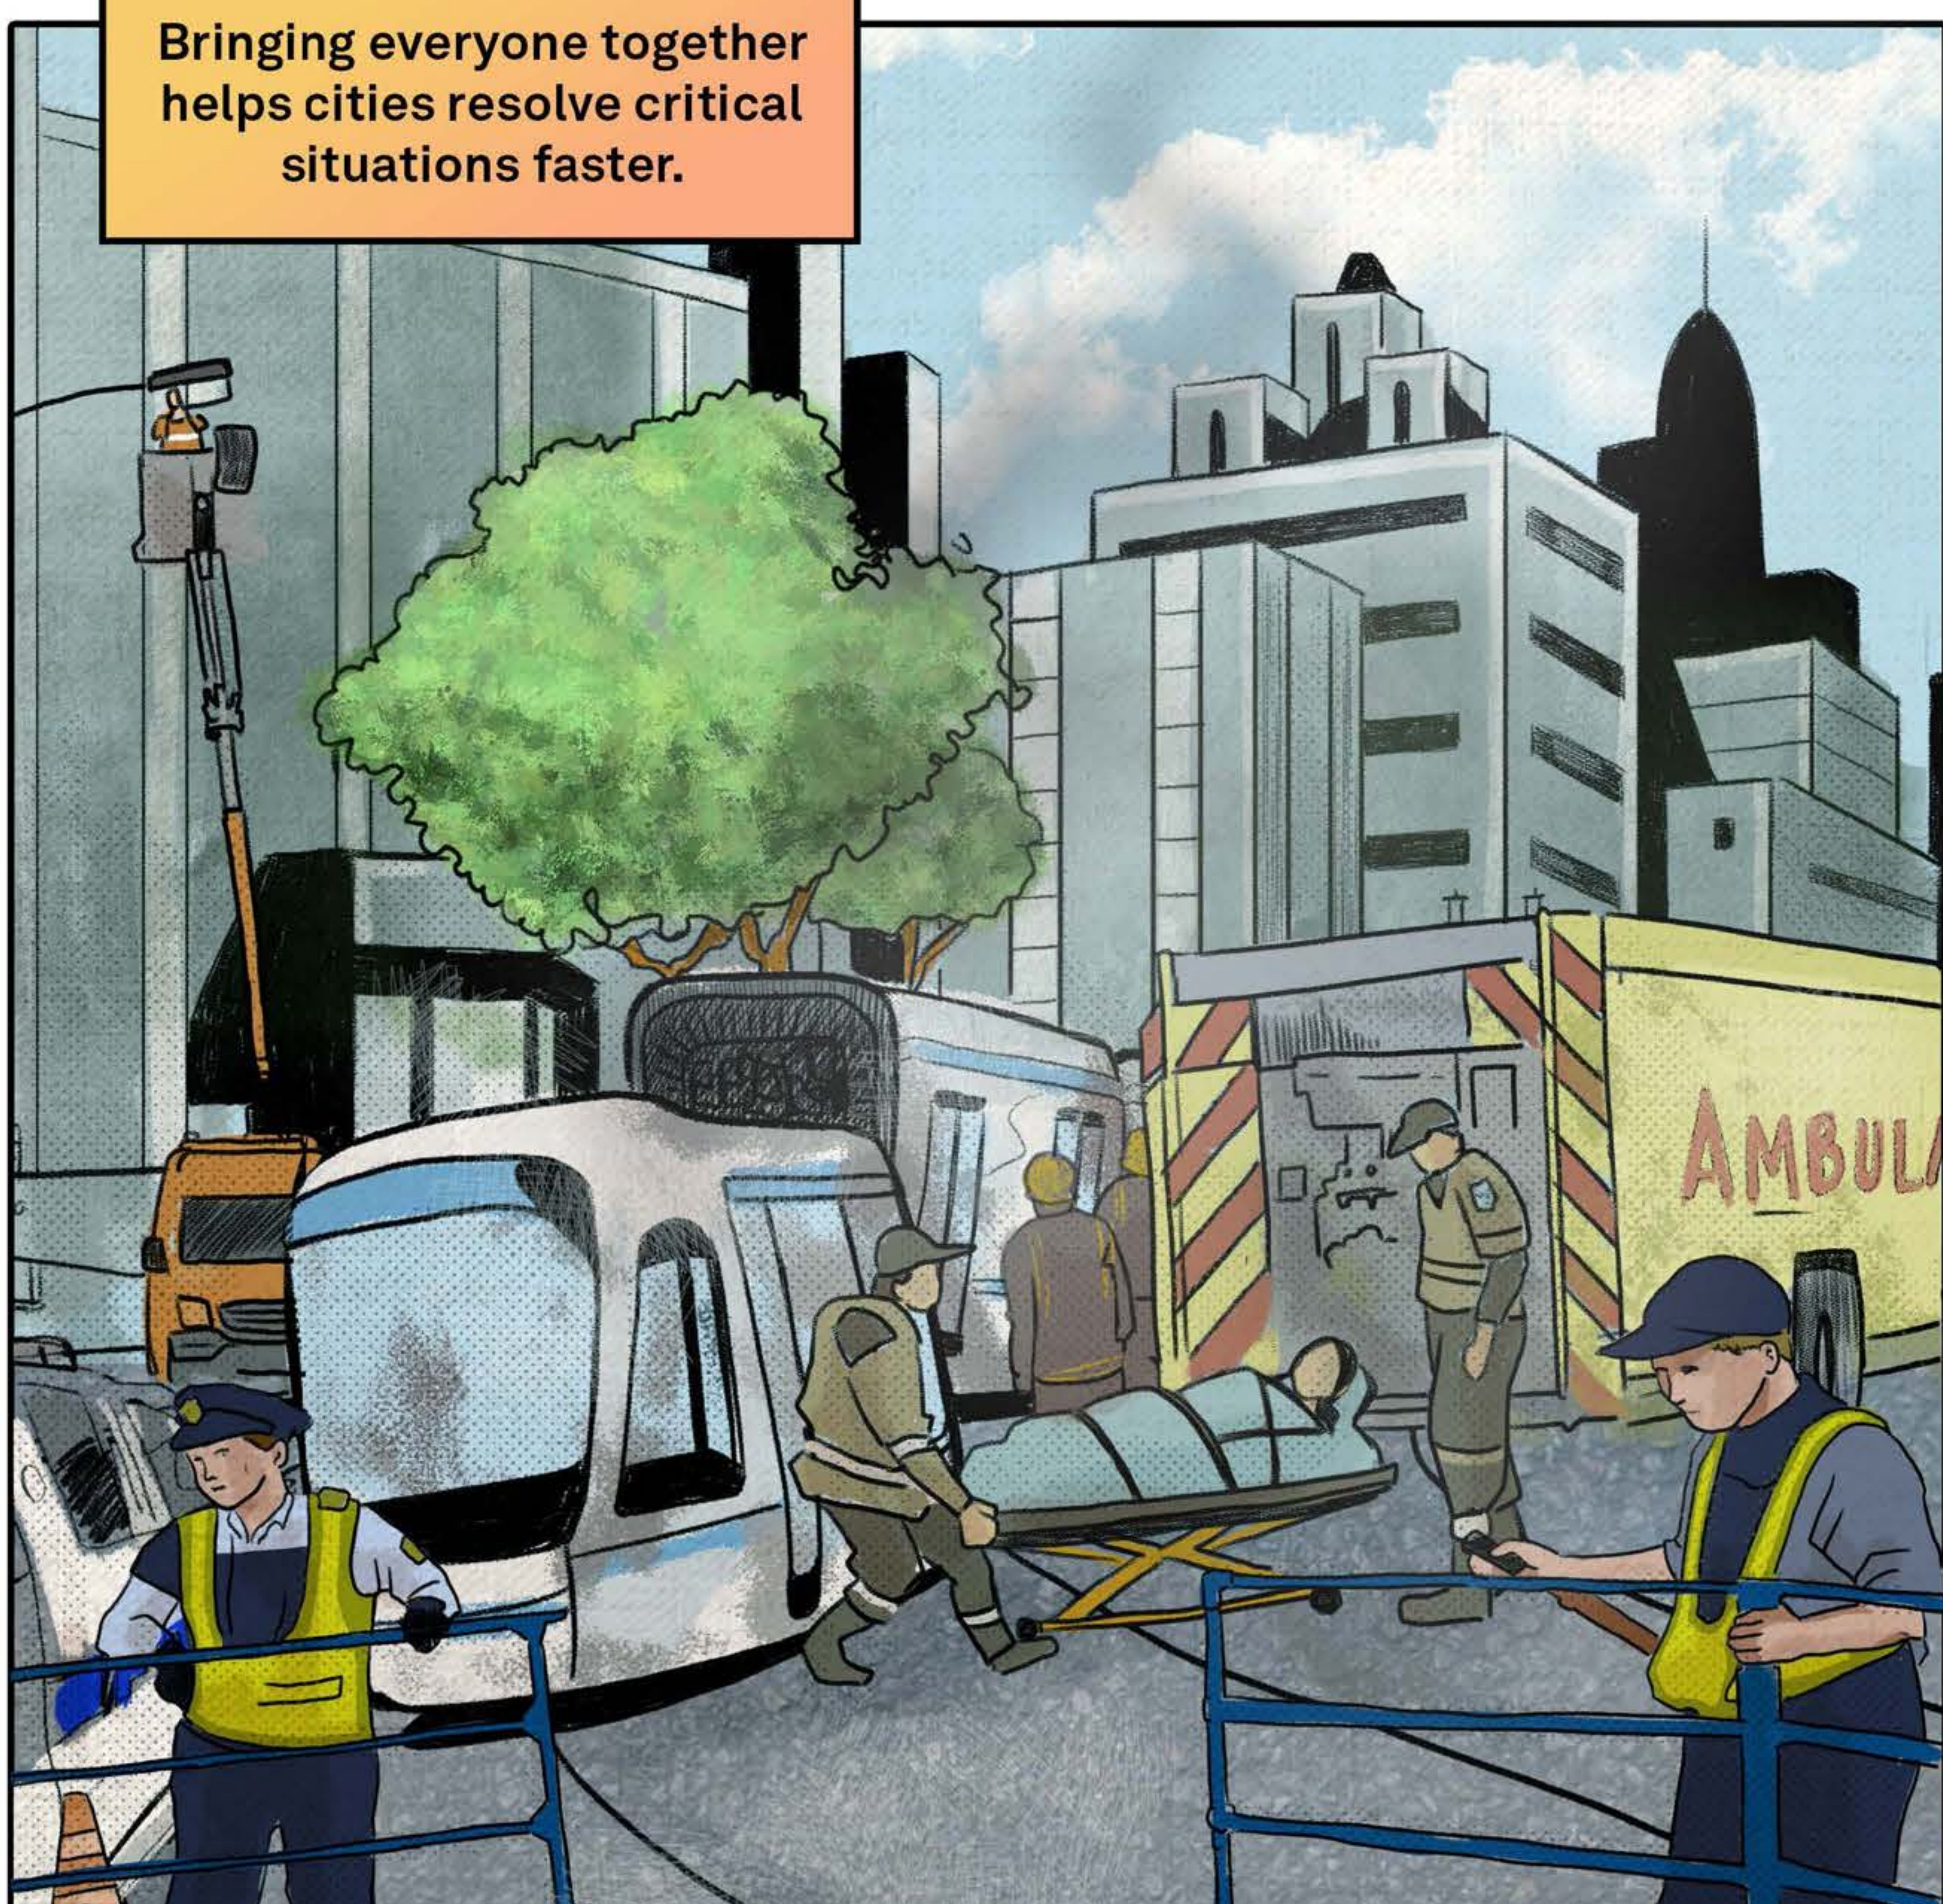

Emergency declaration

City announcements

Utilities working to restore power

Real-time updates result in wider shared awareness.

Bringing everyone together helps cities resolve critical situations faster.